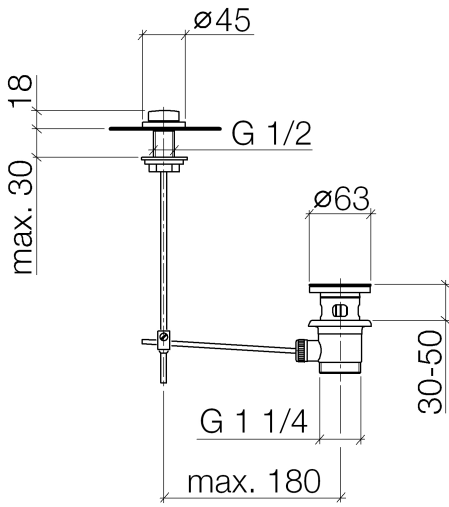

**Basin Waste with knob for deck mounting 1 1/4" - Chrome**

IMO

10 200 970

Fits: IMO, LULU, MADISON, MEM, TARA,  
CL.1, LISSÉ, VAIA, META, CYO

	Chrome	10 200 970-00
	Brushed Platinum	10 200 970-06
	Platinum	10 200 970-08
	Durabress (23kt Gold)	10 200 970-09
	Dark Chrome	10 200 970-19
	Light Gold	10 200 970-26
	Brushed Light Gold	10 200 970-27
	Brushed Durabress (23kt Gold)	10 200 970-28
	Matte Black	10 200 970-33
	Brushed Bronze	10 200 970-42
	Brushed Champagne (22kt Gold)	10 200 970-46
	Champagne (22kt Gold)	10 200 970-47
	Brushed Chrome	10 200 970-93
	Brushed Dark Platinum	10 200 970-99

## Basin Waste with knob for deck mounting 1 1/4" - Chrome

---

IMO

10 200 970

Only suitable for basins with an overflow.

10 200 970

10 200 970

Parts for other finishes can be found here: Brushed Platinum

Spare parts list

No.	Item Number	Name	Quantity used	Delivery time
1	09 21 33 001-00	handle	1	10
2	09 14 10 007 90	seal	2	2
3	09 31 09 004-00	pull-rod	1	10
4	09 18 40 022-00	sleeve	1	10
5	09 14 10 095 90	seal	1	2
6	09 14 05 012 90	seal	1	2
7	09 14 40 001 90	seal	1	60
8	09 23 10 010 90	nut	1	2
9	90 11 01 001 00-00	pop-up waste	1	10