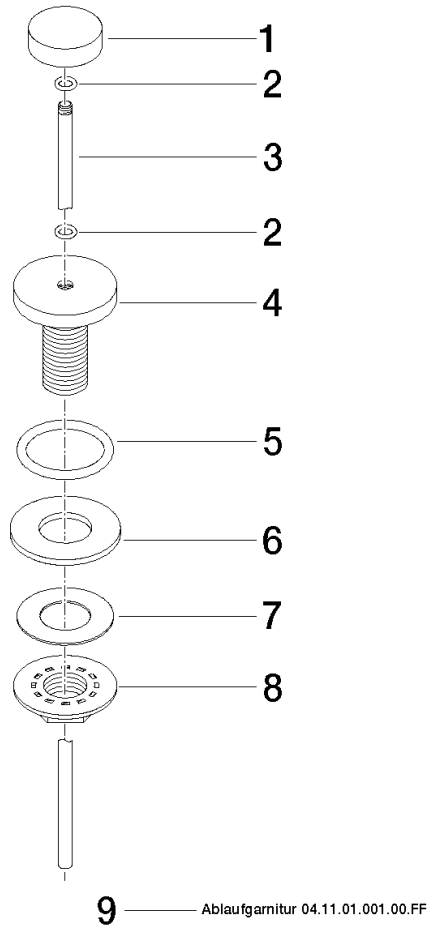

**Basin Waste with knob for deck mounting 1 1/4" - Chrome**

IMO

10 200 970

Fits: IMO, LULU, MADISON, MEM, TARA,  
CL.1, LISSÉ, VAIA, META, CYO

	Chrome	10 200 970-00
	Brushed Platinum	10 200 970-06
	Platinum	10 200 970-08
	Durabress (23kt Gold)	10 200 970-09
	Dark Chrome	10 200 970-19
	Light Gold	10 200 970-26
	Brushed Light Gold	10 200 970-27
	Brushed Durabress (23kt Gold)	10 200 970-28
	Matte Black	10 200 970-33
	Brushed Bronze	10 200 970-42
	Brushed Champagne (22kt Gold)	10 200 970-46
	Champagne (22kt Gold)	10 200 970-47
	Brushed Chrome	10 200 970-93
	Brushed Dark Platinum	10 200 970-99

## Basin Waste with knob for deck mounting 1 1/4" - Chrome

---

IMO

10 200 970

Only suitable for basins with an overflow.

10 200 970

10 200 970

Parts for other finishes can be found here: Brushed Platinum

Spare parts list

No.	Item Number	Name	Quantity used	Delivery time
1	09 21 33 001-00	handle	1	10
2	09 14 10 007 90	seal	2	2
3	09 31 09 004-00	pull-rod	1	10
4	09 18 40 022-00	sleeve	1	10
5	09 14 10 095 90	seal	1	2
6	09 14 05 012 90	seal	1	2
7	09 14 40 001 90	seal	1	60
8	09 23 10 010 90	nut	1	2
9	90 11 01 001 00-00	pop-up waste	1	10